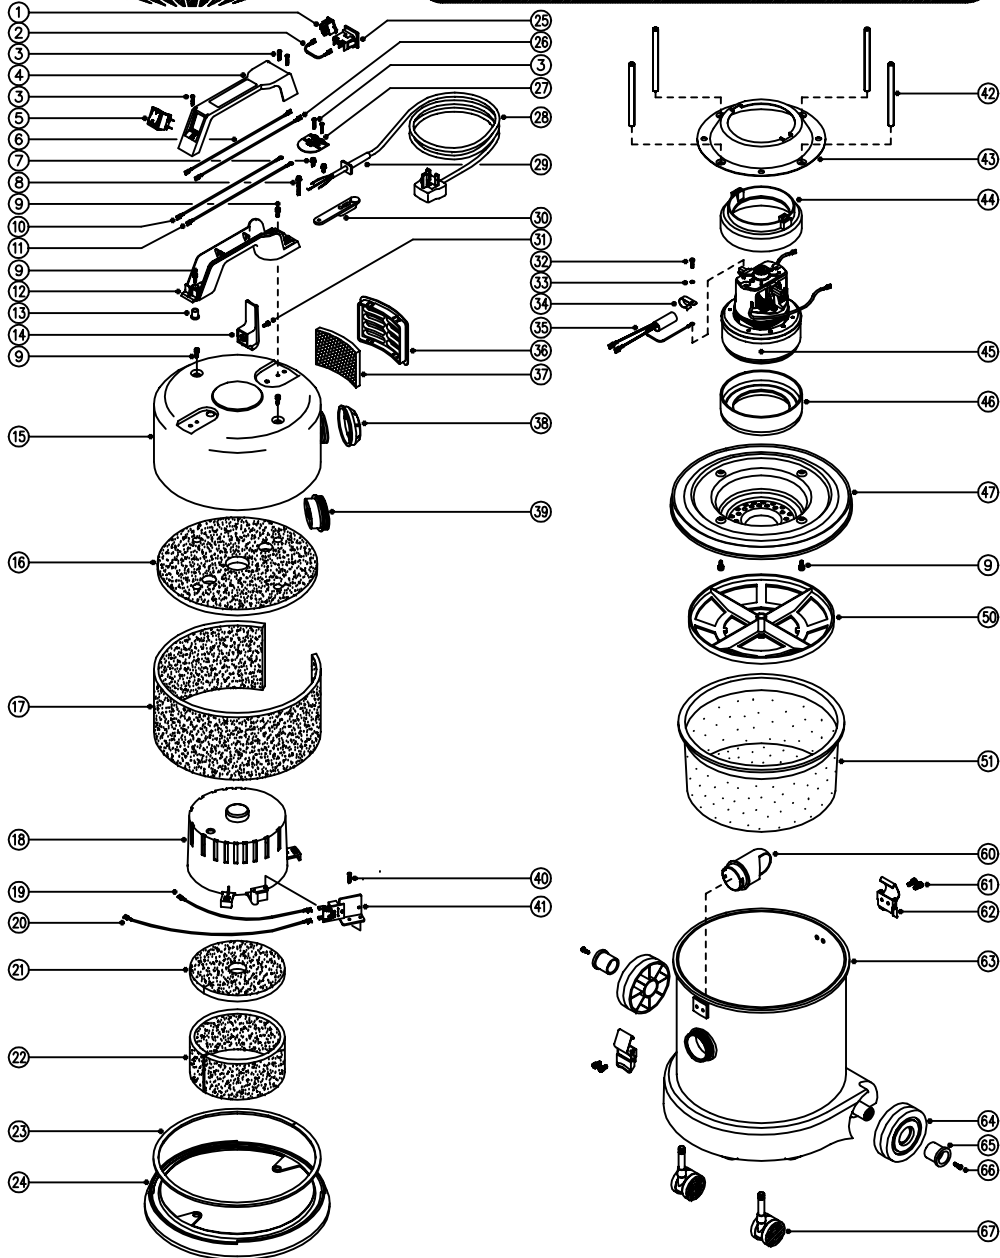

Spare Parts

Model No. NVQ402 & NVQ402B (3 WIRE)

Numatic, International, Chard, Somerset, TA20 2BB.
Tel: 01460 68480 Fax: 01460 68560
Sales - Tel: 01460 68600 Fax: 01460 68458

231453
DRAWING: EXP239 ISS:01
17/11/95