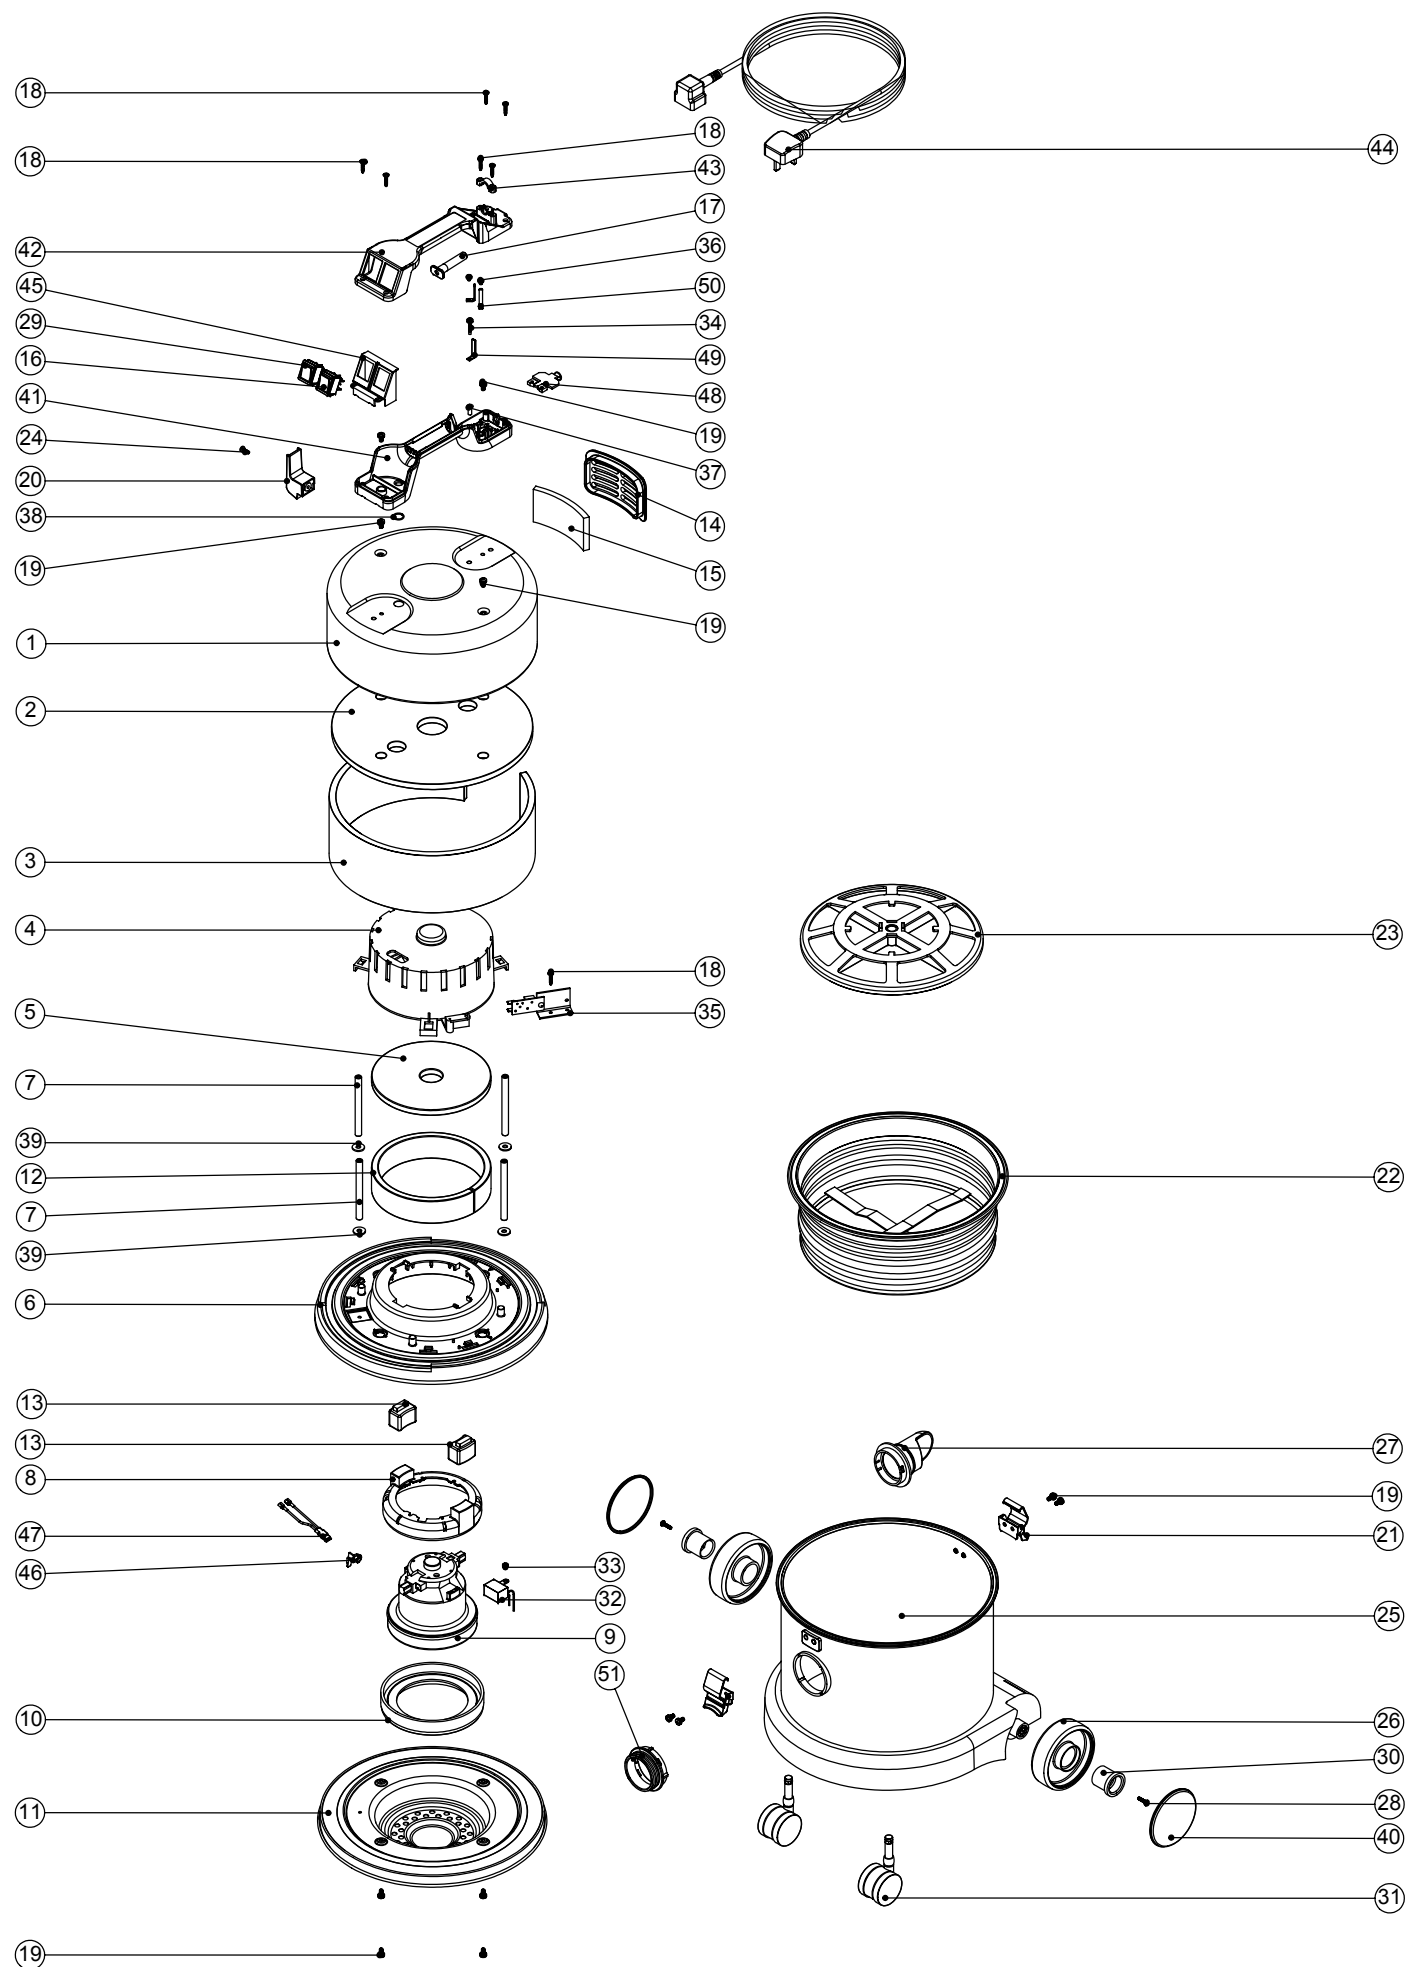

## Model No: NVQ372 EXPLODED DRAWING (3 WIRE)

231453  
DRAWING: EXP-0239 ISS:A11  
14/06/2004