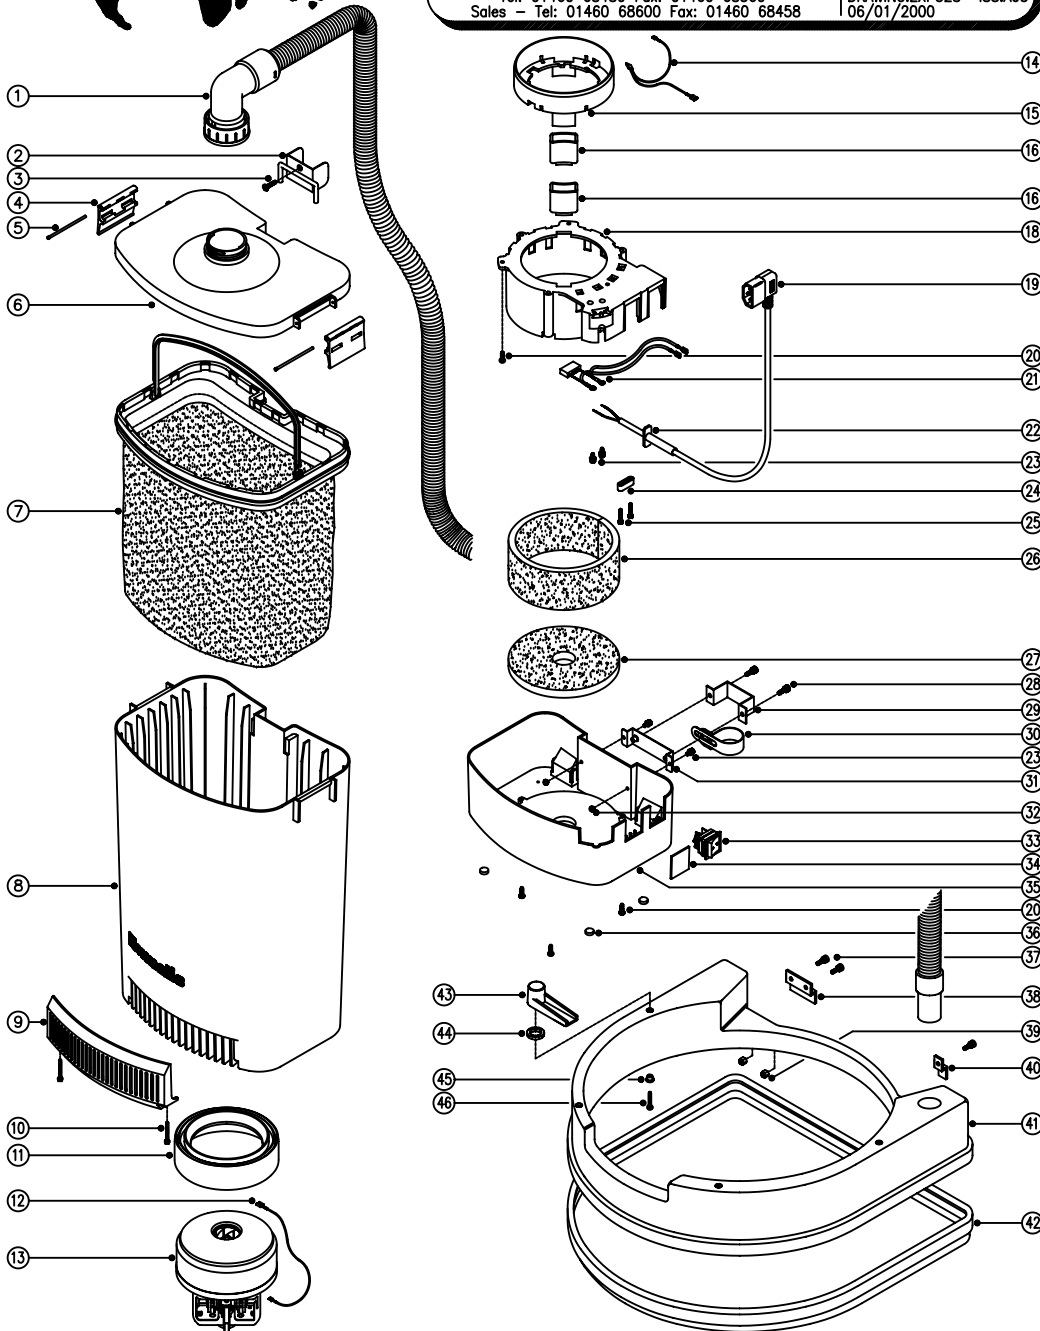

## MODEL No. DUSTROL 3 (MULTIDECK)

### SPARE PARTS

POS.	PART No	DESCRIPTION
1	303320	1.0 Metre Long Nuflex Hose Assembly
2	403032	Top Tank Bracket
3	219282	M5 x 16mm Long Countersunk Screw
4	227186	Toggle Moulding
5	206326	Toggle Pin
6	227183	Black Lid Moulding
7	207998	Filter & Handle Assembly
8	227245	Grey Body Moulding (No Logo)
9	328033	Grey Body Moulding (Numatic Logo)
10	227199	Black Diffuser Moulding
11	219602	No6 x 1" Long Plastite Screw
12	202065	Bottom Motor Gasket
13	320286	240mm Long White Link Wire
14	205070	230V ES Motor
15	205075	120V ES Motor
16	220782	230V Overload Assembly
17	220783	110V Overload Assembly
18	206420	Top Motor Moulding
19	202087	Top Mounting Rubber
20	325025	Black Motor Housing Moulding
21	220615	Secondary Cable C/W Plug
22	219101	No8 x 1/2" Long Plastite Screw
23	220142	Suppressor Assembly (230V Machines)
24	320003	200mm Long Brown Link Wire
25	320183	200mm Long Blue Link Wire
26	220132	Stress Relief
27	219090	M4 x 8mm Long Sems Screw

POS.	PART No	DESCRIPTION
24	227008	Cable Clamp
25	219107	No6 x 5/8" Long Plastite Screw
26	203017	Insulation Felt
27	203016	Top Felt
28	219045	M5 x 16mm Long Sems Screw
29	404135	Clamp Bracket
30	229137	P - Clip
31	403031	Bottom Tank Bracket
32	219083	M4 Stiffnut
33	220552	Switch
34	229234	Blanking Plate
35	325030	Black Base Moulding
36	206322	Adhesive Rubber Foot
37	219047	M5 x 10mm Long Sems Screw
38	404016	Bracket (Medium/Large Dust Control Rings)
39	219076	M5 Stiffnut
40	404017	Bracket (Small Dust Control Ring)
41	216152	Small Dust Control Ring
42	216153	Medium Dust Control Ring
43	229104	Large Dust Control Ring
44	202023	Small Edge Strip Extrusion
45	202022	Medium Edge Strip Extrusion
46	202032	Large Edge Strip Extrusion
47	206104	Locking Arm
48	206208	Sealing Washer
49	208025	Spacer
50	219041	No8 x 3/4" Plastite Screw