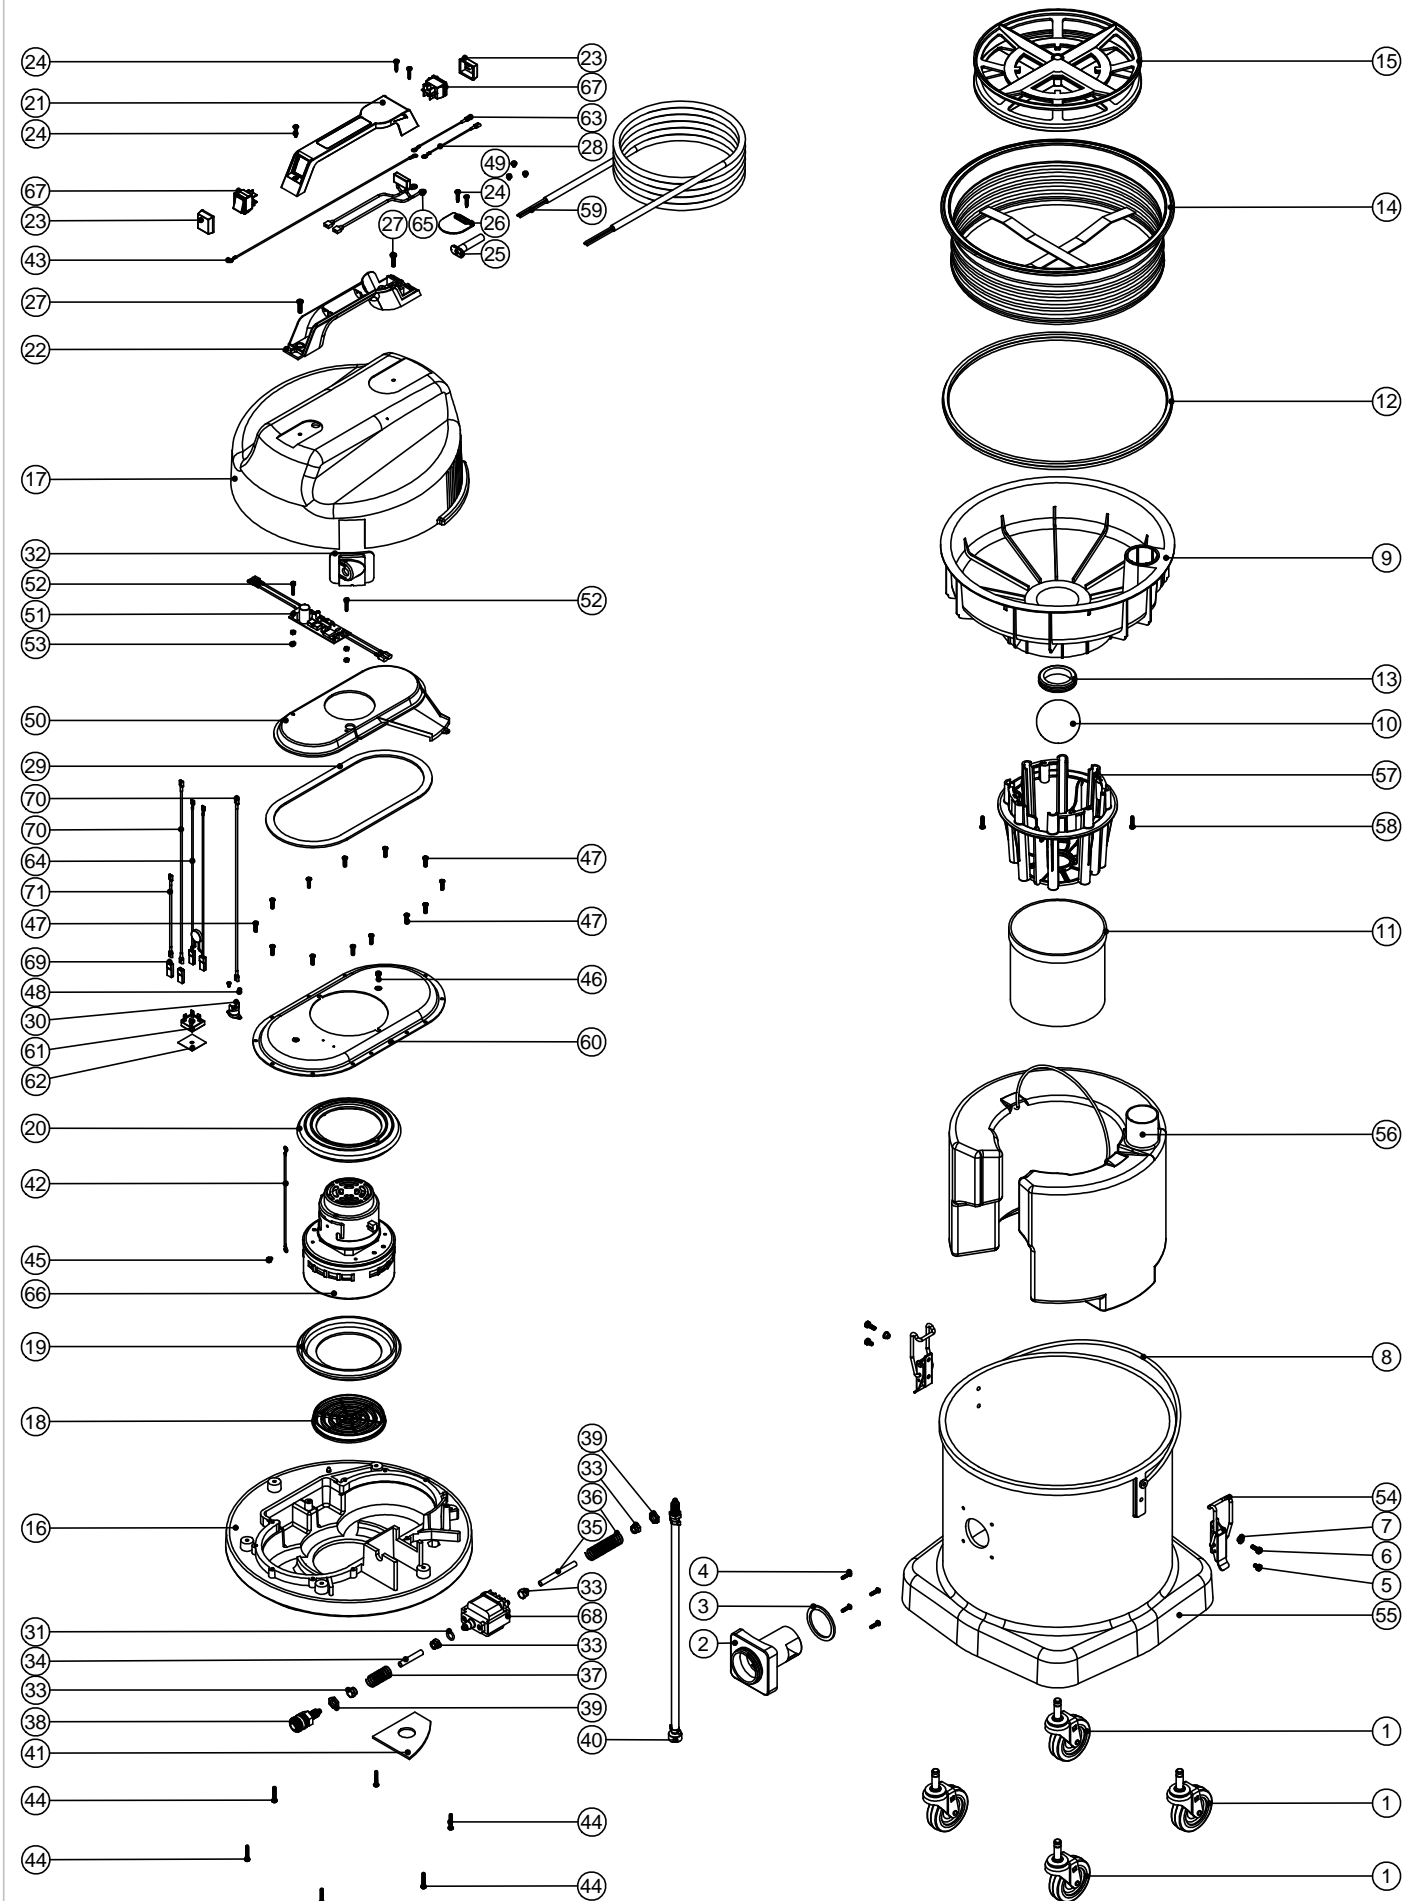

Numatic International Spare Parts

Model No: ACT570

234129
DRAWING: EXP560 ISS:A01
28/02/2002

Numatic International Spare Parts

Model No: ACT570

POS:	ITEM NO:	DESCRIPTION:	COMMENTS:
1	204060	3 INCH CASTOR	
2	206117	FLANGE	
3	202027	HOSE FLANGE GASKET	
4	219105	No8 X 5/8 INCH LONG POZI PAN PLASTITE SCREW	
5	219047	M5 X 10MM LONG POZI PAN SEMS SCREW	
6	219045	M5 X 16MM LONG POZI PAN SEMS SCREW	
7	208025	SPACER BUCKET HANDLE	
8	418512	BLACK CRANKED BUCKET HANDLE	
9	225102	FLOAT MOULDING	
10	206026	POLYPROP BALL	
11	207073	GAUZE FILTER	
12	202036	FLOAT MOULD EXTRUSION SEAL	
13	220235	FLOAT GROMMET	
14	207030	WHITE FILTER ASSEMBLY	
15	209101	FILTER GRID DOUBLE	
16	301045	PROCESSED BOTTOM MOTOR HOUSING	
17	301049	PROCESSED COVER MOULDING	
18	206010	FAN GUARD	
19	202005	MOTOR BOTTOM GASKET	
20	202003	TOP MOTOR GASKET	
21	206211	HANDLE COVER	
22	320007	HANDLE MOULDING	
23	220238	SWITCH BOOT	
24	219107	No6 X 5/8 INCH LONG POZI PAN PLASTITE SCREW	
25	220132	STRESS RELIEF SLEEVE	
26	220131	CABLE CLAMP	
27	219546	M5 X 20MM LONG POZI PAN SEMS SCREW	
28	320551	100MM LONG BLUE LINK WIRE	
29	202012	GASKET	
30	220532	THERMOSTAT	
31	219304	O RING	
32	206112	QUICK RELEASE FIX PLATE	
33	219299	BLOCKING NUT	
34	227055	48MM LONG BLACK POLYURATHENE TUBE	
35	227056	78MM LONG BLACK POLYURATHENE TUBE	
36	219327	80MM LG COMPRESSION SPRING	
37	219326	50MM LONG COMPRESSION SPRING	
38	216149	QUICK RELEASE COUPLING WITH BULKHEAD CONNECTION	
39	219337	LOCKNUT	
40	303167	SOLUTION TUBE & FILTER ASSEMBLY	
41	202042	FLOAT SEALING GASKET	
42	320092	180MM LONG GREEN/YELLOW LINK WIRE	
43	320093	400MM LONG GREEN/YELLOW LINK WIRE	
44	219369	No8 X 1 INCH LONG POZI PAN STAINLESS STEEL PLASTITE SCREW	
45	219566	M4 X 6MM LONG POZI PAN SCREW	
46	219471	M4 X 12MM LONG POZI PAN SEMS SCREW	
47	219370	No8 X 5/8 INCH LONG PLASTITE STAINLESS STEEL SCREW	
48	219491	M5 X 3MM LONG POZI PAN TAPTITE SCREW	
49	219090	M4 X 8MM LONG POZI PAN SEMS SCREW	
50	301005	AIR SEPERATOR	
51	220184	PUMP CONTROL	
52	219358	M4 NYLON SLOTTED CHEESE HEAD SCREW	
53	219360	M4 NYLON HEX NUT	
54	206135	TOGGLE FASTENER	
55	325132	GREY CONTAINER	
56	325161	FLUID CONTAINER & HANDLE ASSEMBLY	
57	225130	MOULDED FLOAT CAGE	
58	219568	No8 X 3/4 INCH LONG POZI PAN STAINLESS STEEL SCREW	
59	220059	MAINS CABLE (3 WIRE / NO PLUG)	
60	325005	TOP MOTOR HOUSING	
61	220021	RECTIFIER	
62	220521	INSULATION PLATE	
63	320550	100MM LONG BROWN LINK WIRE	
64	320298	ZENAMIC/MOTOR LEAD ASSEMBLY	
65	220142	SUPPRESSOR ASSEMBLY	
66	205062	110V BYPASS MOTOR	
67	220843	BLUE ROCKER SWITCH	
68	216142	PUMP SMALL BORE 110V / 50Hz	
69	220395	6.35 TAB INSULATOR	
70	320079	315MM LONG BROWN LINK WIRE	
71	320091	120MM LONG BROWN LINK WIRE	