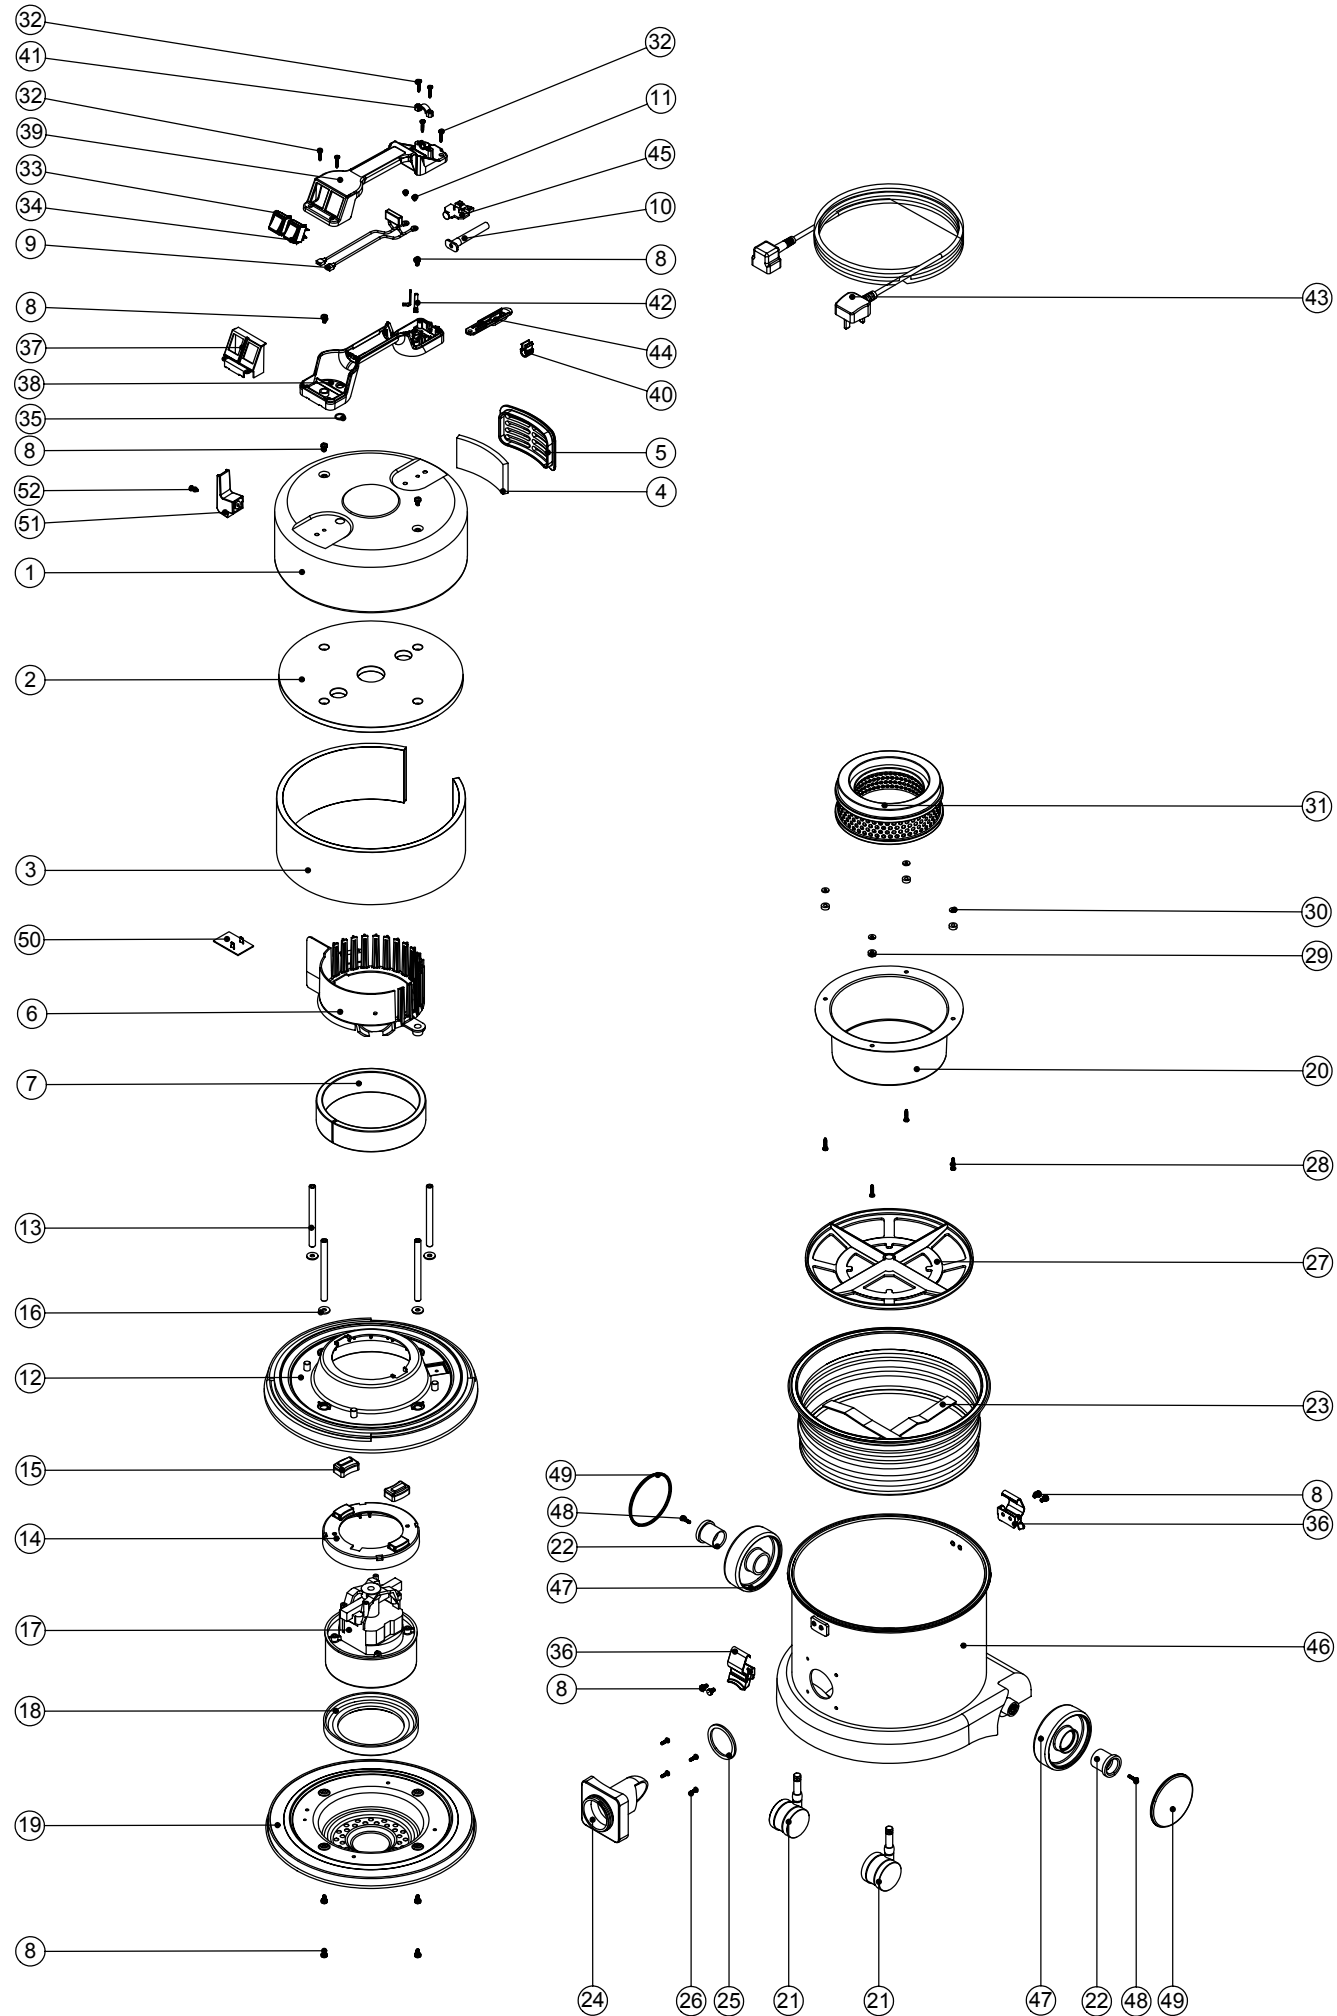

Numatic International Spare Parts

Model No: MFQ370-22 EXPLODED DRAWING

234333

DRAWING: EXP-0764 ISS:A01
07/04/2005

Numatic International Spare Parts

Model No: MFQ370-22 EXPLODED DRAWING

POS:	ITEM NO:	DESCRIPTION:	COMMENTS:
1	401194	BLACK HEAD TOP	
2	203005	TOP FELT	
3	203009	SIDE FELT INSULATION	
4	206260	AIR DIFFUSER PAD	
5	225064	OUTLET GRILL	
6	227883	NOISE REDUCTION POD	
7	203018	SIDE FELT	
8	219047	M5 X 10MM LONG POZI PAN SEMS SCREW	
9	220142	SUPPRESSOR ASSEMBLY	
10	220923	STRESS RELIEF	
11	219090	M4 X 8MM LONG POZI PAN SEMS SCREW	
12	225136	NVQ TOP MOTOR HOUSING (PLASTIC) LAMB MOTOR	
13	208003	115MM LONG ALUMINIUM SPACER	
14	227886	MOTOR SPACER (LAMB DAF MOTOR)	
15	227885	570 MOUNTING RUBBER (LAMB MOTOR)	
16	219008	M6 FORM G WASHER	
17	205403	240V 2 STAGE THRO FLOW TAPER FAN MOTOR (DL21104T) TCO	
	205401	120V 2 STAGE THRO FLOW TAPER FAN MOTOR (DL21101T) TCO	
18	227882	BOTTOM MOTOR GASKET	
19	401248	BLACK BOTTOM MOTOR HOUSING	
20	401005	BLACK SPUN CUP	
21	204111	50MM TWIN WHEEL CASTOR WITH PU TYRE	
22	227868	WHEEL HUB FOR 2 SHOT WHEEL	
23	207098	WHITE FILTER (SMS) + U GASKET	
24	206024	DRY HOSE CONNECTOR FLANGE	
25	202027	HOSE FLANGE GASKET	
26	219101	No8 X 1/2 INCH LONG POZI PAN PLASTIITE SCREW	
27	209050	SINGLE FILTER GRID	
28	219041	No8 X 3/4 INCH LONG POZI PAN SCREW	
29	227165	4.67MM LONG SPACER	
30	219462	RUBBER WASHER	
31	207003	MICROFILTER CARTRIDGE	
32	219107	No6 X 5/8 INCH LONG POZI PAN PLASTITE SCREW	
33	220243	BLACK/GREEN ROCKER SWITCH	
34	220552	RED ROCKER SWITCH	
35	219363	O-RING	
36	206038	TOGGLE	
37	227629	SWITCH MOUNTING BRACKET	
38	320686	HANDLE BASE MOULDING	
39	227624	HANDLE COVER 10AMP 2PIN 2 SWITCH	
	227626	HANDLE COVER HARDWIRE 2 SWITCH	
40	227637	CABLE CLIP	
41	227564	PLUG LOCATION CLAMP	
42	206562	CONTACT PIN	
43	236009	10.0M X 1.00MM X 2 CORE NUCABLE (UK PLUG)	
	236013	10.0M X 1.00MM X 2 CORE NUCABLE (EURO PLUG)	
	236017	10.0M X 1.00MM X 2 CORE NUCABLE (SWISS PLUG)	
	236021	10.0M X 1.00MM X 2 CORE NUCABLE (SOUTH AFRICAN PLUG)	
	236029	10.0M X 1.00MM X 2 CORE NUCABLE (AUSTRALIAN PLUG)	
	236049	10.0M X 1.50MM X 2 CORE CABLE (INDUSTRIAL PLUG)	
44	227636	STRAIN RELIEF	
45	227632	TERMINAL COVER & CLAMP	
46	300178	GREY DRUM ASSEMBLY	
	300179	WHITE DRUM ASSEMBLY	
47	227640	2 SHOT WHEEL ASSEMBLY	
48	219105	No8 X 5/8 INCH LONG POZI PAN PLASTITE SCREW	
49	227638	BLACK PLAIN TRIM	
50	206609	NUMATIC 2 SPEED CONTROL PCB (240V) BLUE BOARD 220MB	
	206608	NUMATIC 2 SPEED CONTROL PCB (120V) RED BOARD	
51	206006	CABLE REELING HOOK	
52	221151	M4 X 12MM LONG POZI PAN SCREW	